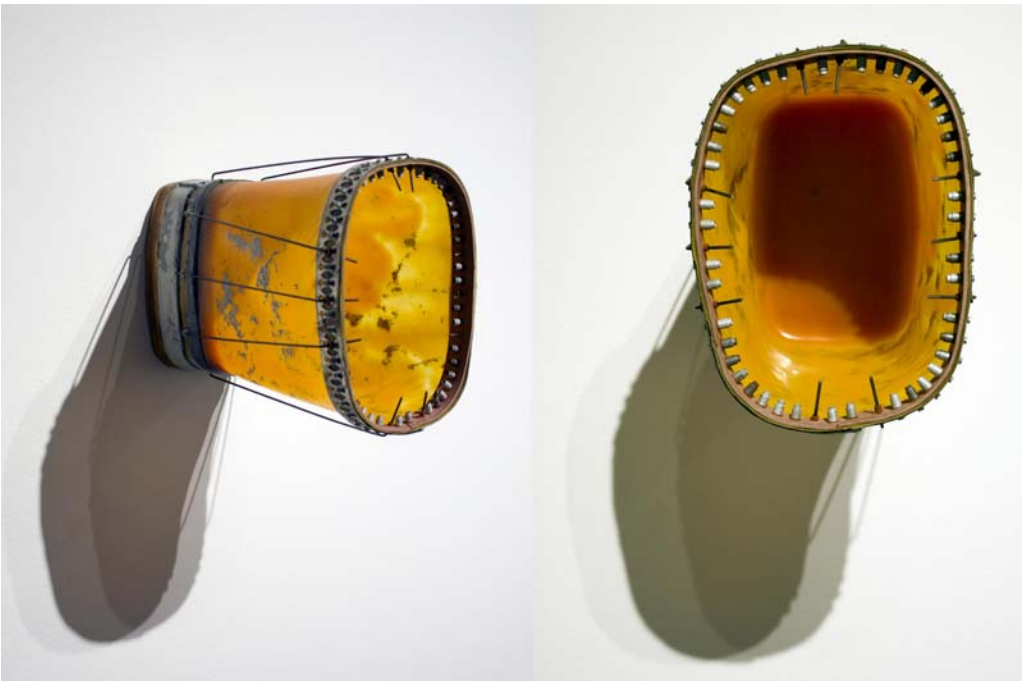

[Shinpei Takeda](#)

[Richard Keely](#)